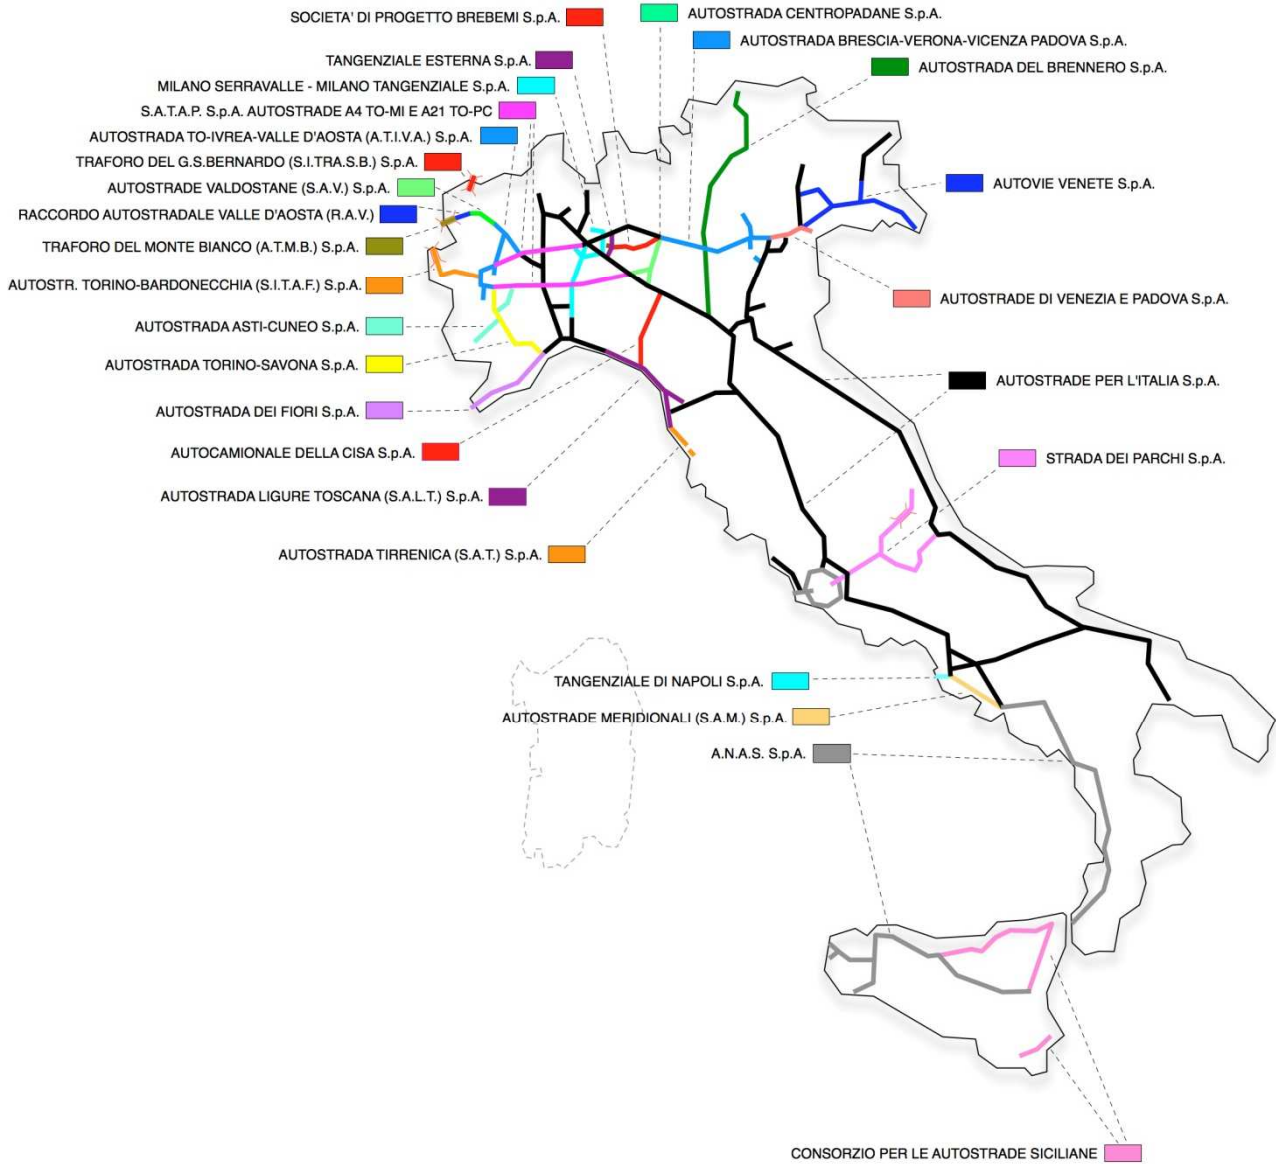

Toll Context Data

Definition of the EETS domain statement

Motorways in concession:

- a) *A4 Torino – Milano (km 127).*

The contract of concession S.A.T.A.P. S.p.A./ANAS for the construction and management of A4 Torino – Milano motorway, has been signed the 10/10/2007 and confirmed by the article 8 duodecies, paragraph 2, of the law 101/08. The expiration date of the concession is 31/12/2026.

Toll declarations required

The network of S.A.T.A.P. A4 Torino-Milano is a closed system.

Closed system

The parameters to determine toll are the following: a) access and exit toll stations unequivocally identified; b) date and exact time of the access and exit transit; c) vehicle class; d) toll amount; e) identifying client's code.

Φ = description of the road (e.g. elementary stretches)

See graphic of the S.A.T.A.P. and Italian networks.

Table of appendix presents the characteristic nodes of the inter-connected toll Motorways network.

A4 Torino-Milano

RETE AUTOSTRADALE DI COMPETENZA

For further details on the S.A.T.A.P. A4 network, you can refer at the following web page:

A4 Torino-Milano: <http://www.satapweb.it/a4-torino-milano>.

All.1